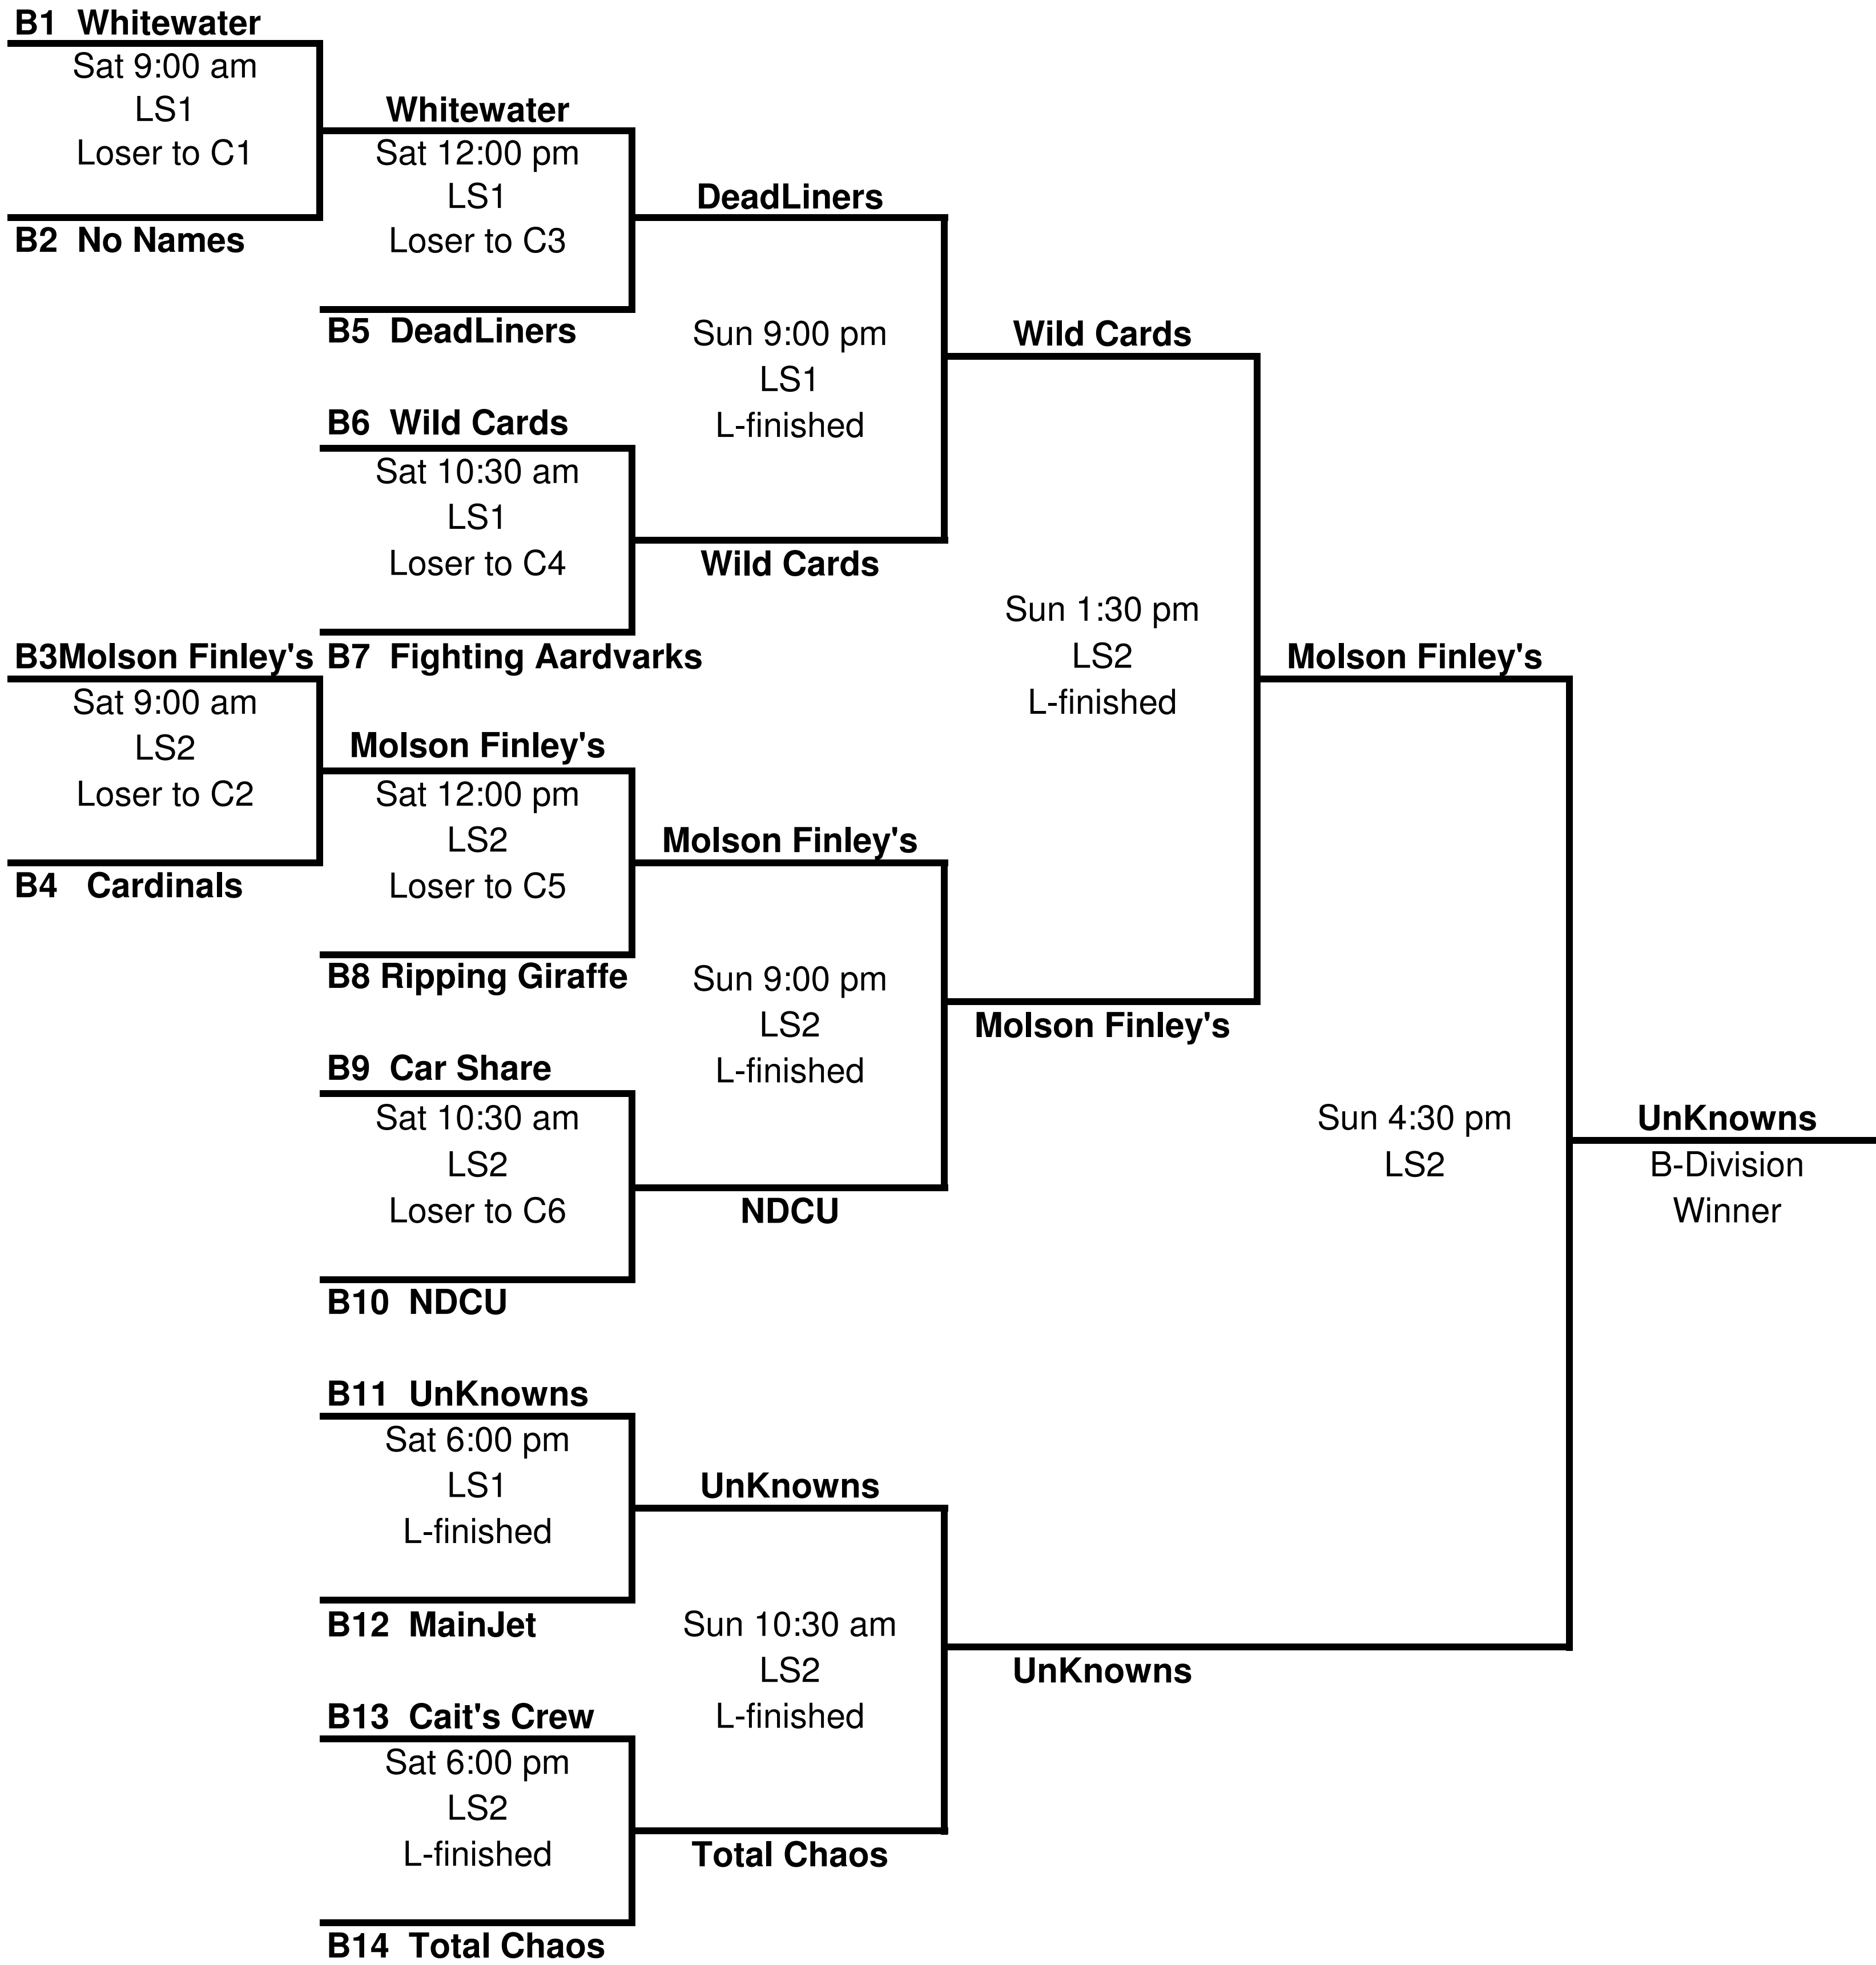

NELSON MIXED SLO-PITCH
2015 PLAYOFF SCHEDULE
July 15 to July 19
A - DIVISION

NELSON MIXED SLO-PITCH
 2015 PLAYOFF SCHEDULE
 July 15 to July 19
 B - DIVISION

NELSON MIXED SLO-PITCH
 2015 PLAYOFF SCHEDULE
 July 15 to July 19
 C - DIVISION