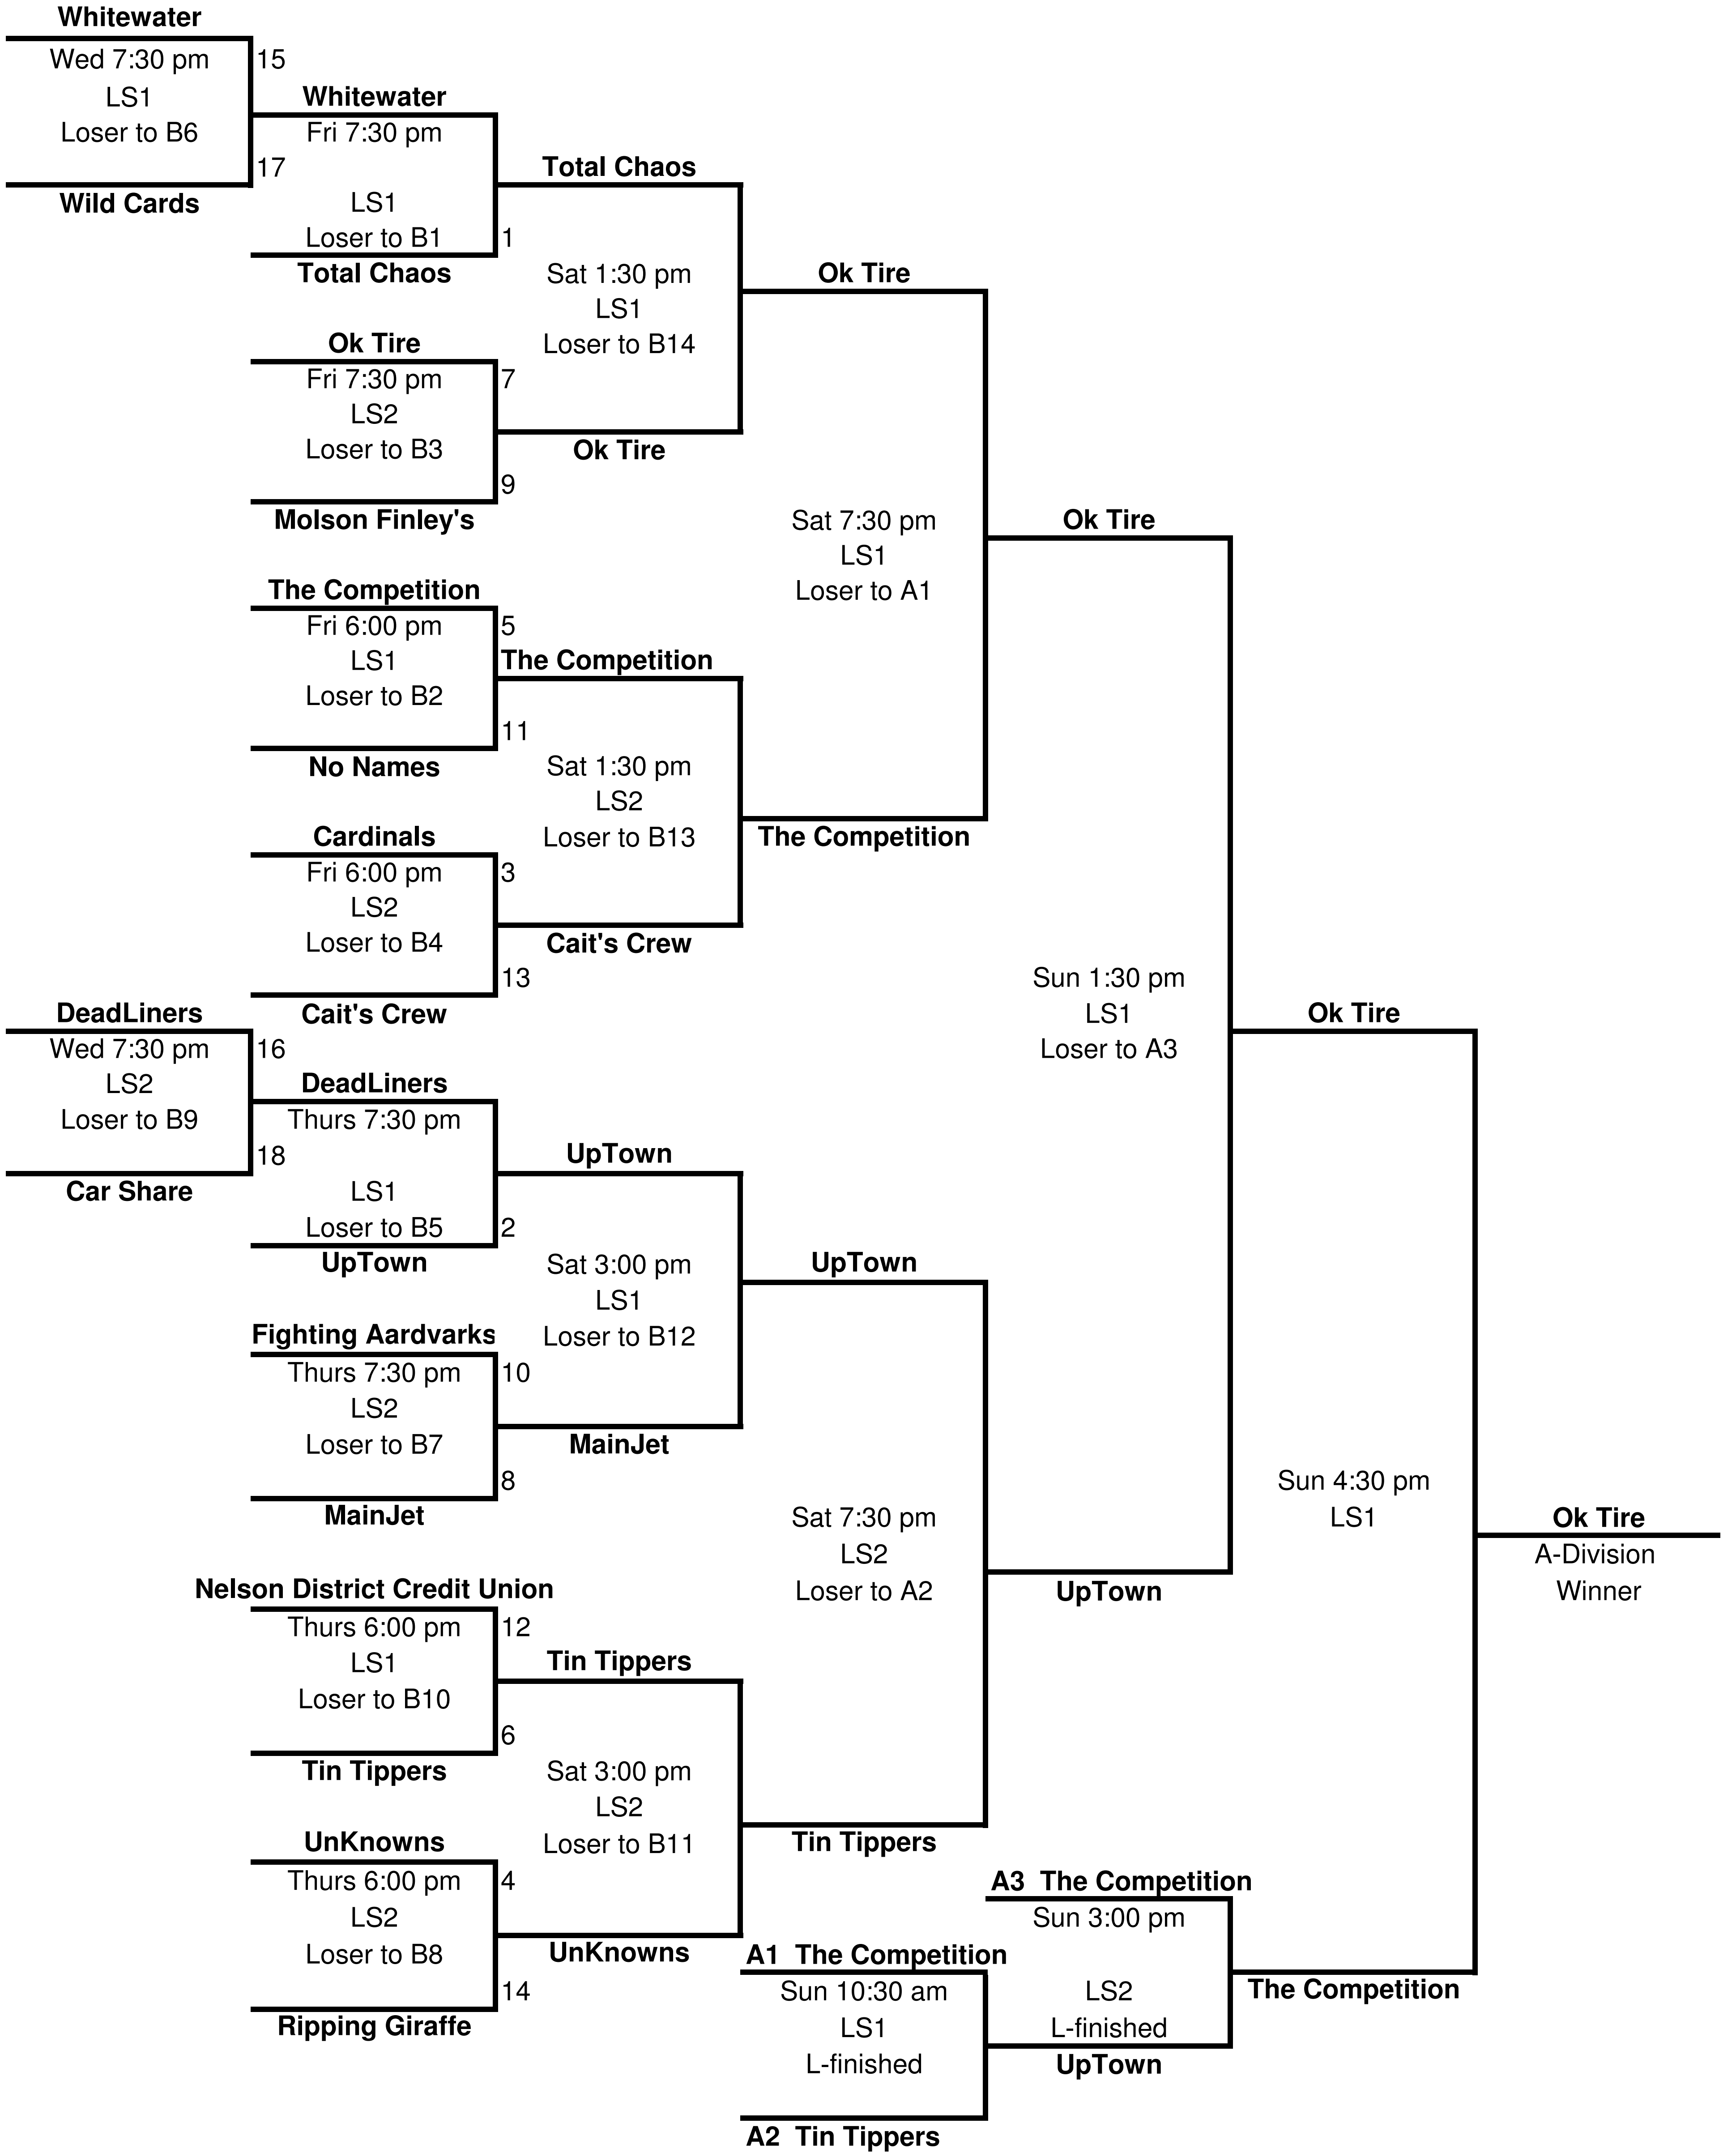

NELSON MIXED SLO-PITCH
2015 PLAYOFF SCHEDULE
July 15 to July 19
A - DIVISION

NELSON MIXED SLO-PITCH
 2015 PLAYOFF SCHEDULE
 July 15 to July 19
 B - DIVISION

NELSON MIXED SLO-PITCH
 2015 PLAYOFF SCHEDULE
 July 15 to July 19
 C - DIVISION